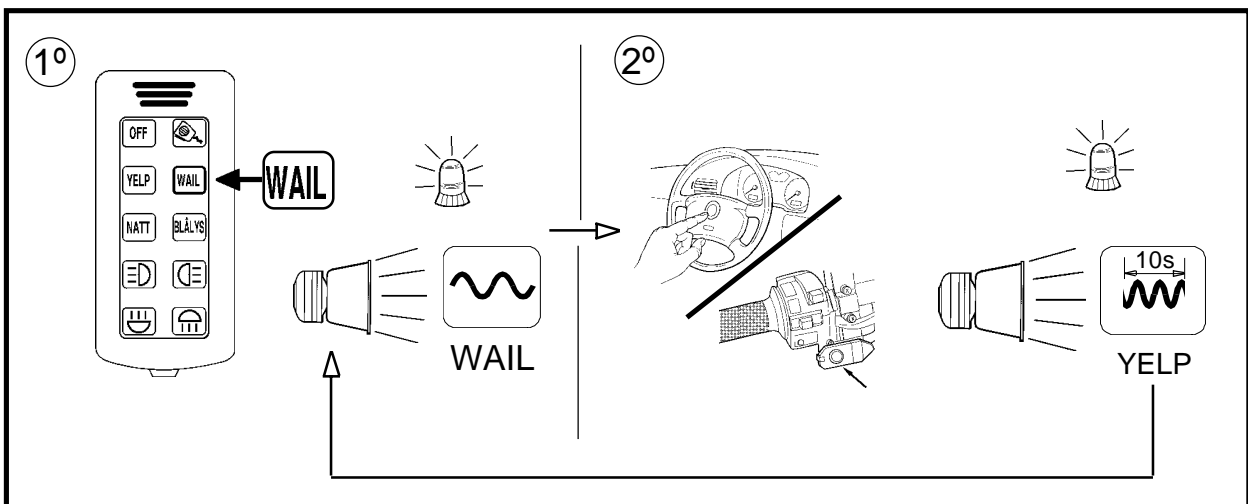

ELECTRONIC SIREN

AS-422/6S N **(NORWAY. POLICE)**

AS-422/6S N (Ref:2020141N)

GB OPERATING INSTRUCTIONS

(*SEE THE WIRING DIAGRAM IN THE STANDARD INSTRUCTIONS FOR USE MANUAL)

ON

OFF

DEACTIVATES ALL FUNCTIONS

WAIL (f=600-1350Hz 12c/min.)

4A ON	5A OFF
4A OFF	5A ON

THIS FUNCTION CONTROLS HIGH / LOW INTENSITY OF AN EXTERNAL POWER SUPPLY.

NATT (ON-OFF)

3B ON-OFF

GB SIREN CONTROL BY HORN (AUTOMOBILE) / BUTTON (MOTORBIKES)