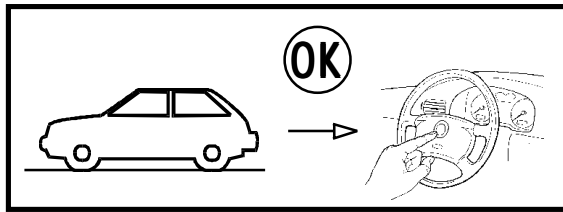

WAIL (f=600-1350Hz 12c/min.)

4A ON	5A OFF
4A OFF	5A ON

THIS FUNCTION CONTROLS HIGH / LOW INTENSITY OF AN EXTERNAL POWER SUPPLY.

NATT (ON-OFF)

3B ON-OFF

GB SIREN CONTROL BY HORN (AUTOMOBILE) / BUTTON (MOTORBIKES)