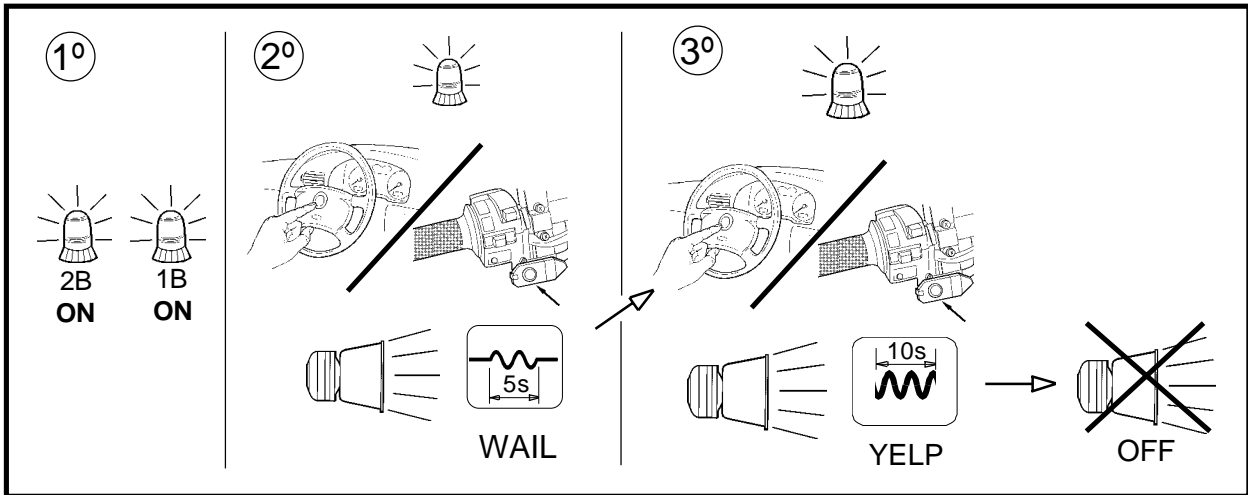

ELECTRONIC SIREN

AS-422/6S N **(NORWAY. POLICE)**

AS-422/6S N (Ref:2020141N)

GB OPERATING INSTRUCTIONS

(*SEE THE WIRING DIAGRAM IN THE STANDARD INSTRUCTIONS FOR USE MANUAL)

ON

OFF

DEACTIVATES ALL FUNCTIONS

WAIL (f=600-1350Hz 12c/min.)

4A ON	5A OFF
4A OFF	5A ON

THIS FUNCTION CONTROLS HIGH / LOW INTENSITY OF AN EXTERNAL POWER SUPPLY.

NATT (ON-OFF)

3B ON-OFF

GB SIREN CONTROL BY HORN (AUTOMOBILE) / BUTTON (MOTORBIKES)