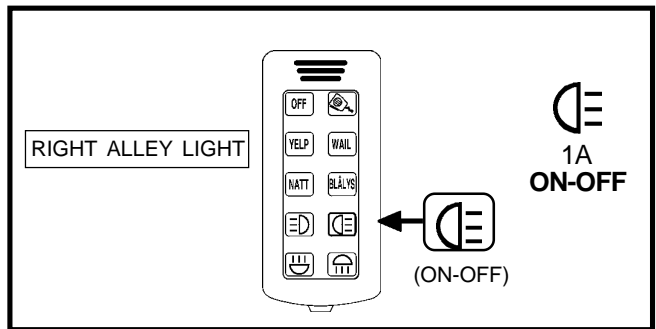

ELECTRONIC SIREN

AS-422/6S N **(NORWAY. POLICE)**

AS-422/6S N (Ref:2020141N)

GB OPERATING INSTRUCTIONS

(*SEE THE WIRING DIAGRAM IN THE STANDARD INSTRUCTIONS FOR USE MANUAL)

ON

OFF

DEACTIVATES ALL FUNCTIONS

YELP (ON)

2B ON

1B ON

10s YELP (f=600-1350Hz 160c/min.)

4A ON	5A OFF
4A OFF	5A ON

WAIL (ON-OFF)

2B ON

1B ON

WAIL (f=600-1350Hz 12c/min.)

4A ON	5A OFF
4A OFF	5A ON

THIS FUNCTION CONTROLS HIGH / LOW INTENSITY OF AN EXTERNAL POWER SUPPLY.

NATT (ON-OFF)

3B ON-OFF

GB SIREN CONTROL BY HORN (AUTOMOBILE) / BUTTON (MOTORBIKES)