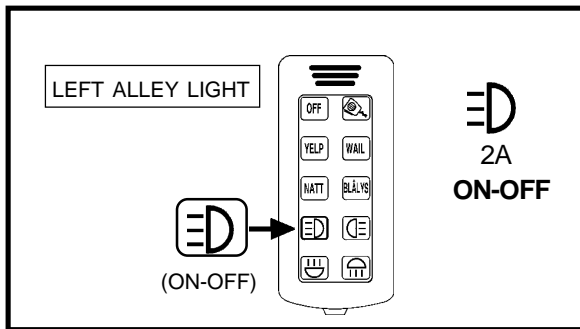

ELECTRONIC SIREN

AS-422/6S N **(NORWAY. POLICE)**

AS-422/6S N (Ref:2020141N)

GB OPERATING INSTRUCTIONS

(*SEE THE WIRING DIAGRAM IN THE STANDARD INSTRUCTIONS FOR USE MANUAL)

ON

OFF

DEACTIVATES ALL FUNCTIONS

YELP (ON)

2B ON

1B ON

10s YELP (f=600-1350Hz 160c/min.)

4A ON	5A OFF
4A OFF	5A ON

WAIL (ON-OFF)

2B ON

1B ON

WAIL (f=600-1350Hz 12c/min.)

4A ON	5A OFF
4A OFF	5A ON

THIS FUNCTION CONTROLS HIGH / LOW INTENSITY OF AN EXTERNAL POWER SUPPLY.

NATT (ON-OFF)

3B ON-OFF

GB SIREN CONTROL BY HORN (AUTOMOBILE) / BUTTON (MOTORBIKES)