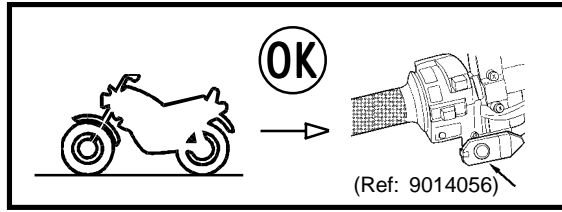

ELECTRONIC SIREN

AS-422/6S N **(NORWAY. POLICE)**

AS-422/6S N (Ref:2020141N)

GB OPERATING INSTRUCTIONS

(*SEE THE WIRING DIAGRAM IN THE STANDARD INSTRUCTIONS FOR USE MANUAL)

ON

OFF

DEACTIVATES ALL FUNCTIONS

WAIL (f=600-1350Hz 12c/min.)

4A ON	5A OFF
4A OFF	5A ON

THIS FUNCTION CONTROLS HIGH / LOW INTENSITY OF AN EXTERNAL POWER SUPPLY.

NATT (ON-OFF)

3B ON-OFF

GB SIREN CONTROL BY HORN (AUTOMOBILE) / BUTTON (MOTORBIKES)