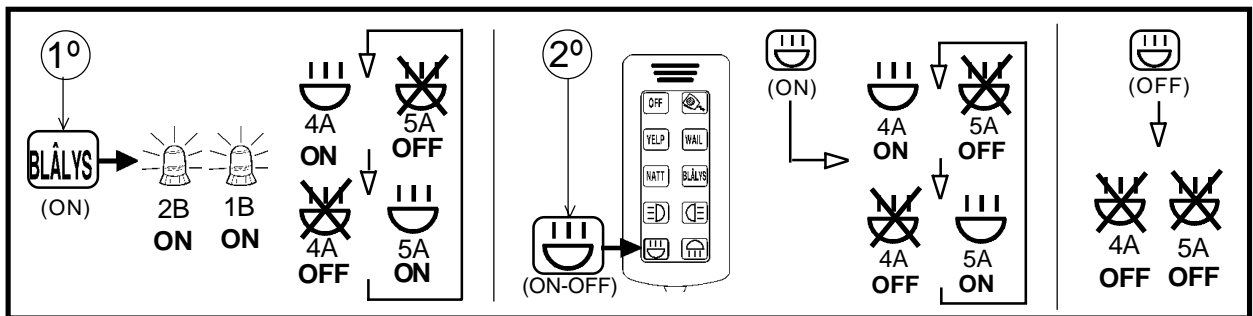

ELECTRONIC SIREN

AS-422/6S N **(NORWAY. POLICE)**

AS-422/6S N (Ref:2020141N)

GB OPERATING INSTRUCTIONS

(*SEE THE WIRING DIAGRAM IN THE STANDARD INSTRUCTIONS FOR USE MANUAL)

ON

OFF

DEACTIVATES ALL FUNCTIONS

YELP (ON)

2B ON

1B ON

10s YELP (f=600-1350Hz 160c/min.)

4A ON	5A OFF
4A OFF	5A ON

WAIL (ON-OFF)

2B ON

1B ON

WAIL (f=600-1350Hz 12c/min.)

4A ON	5A OFF
4A OFF	5A ON

THIS FUNCTION CONTROLS HIGH / LOW INTENSITY OF AN EXTERNAL POWER SUPPLY.

NATT (ON-OFF)

3B ON-OFF

GB SIREN CONTROL BY HORN (AUTOMOBILE) / BUTTON (MOTORBIKES)