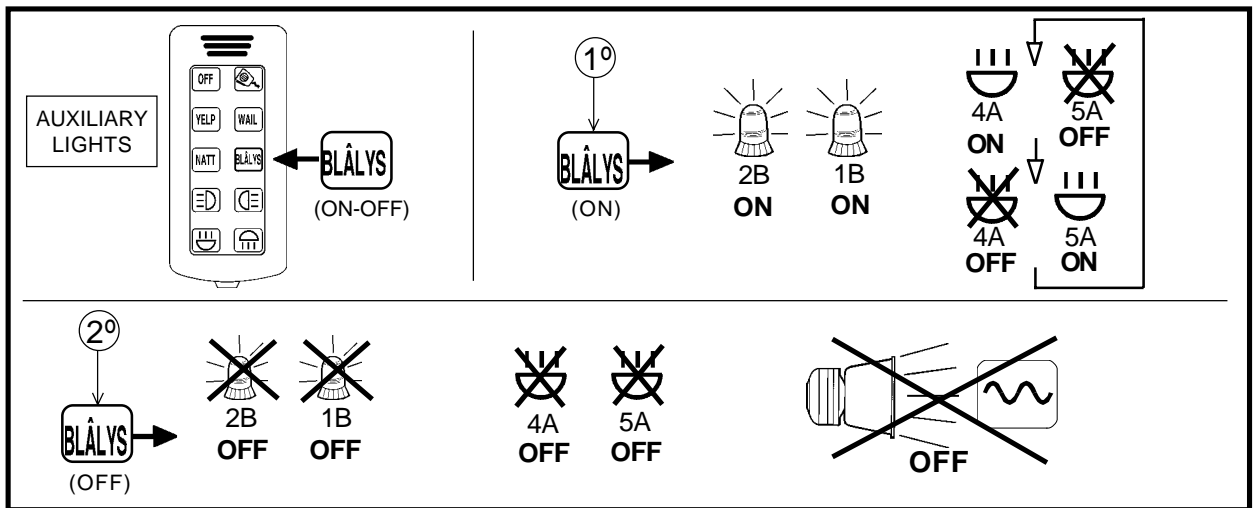

ELECTRONIC SIREN

AS-422/6S N **(NORWAY. POLICE)**

AS-422/6S N (Ref:2020141N)

GB OPERATING INSTRUCTIONS

(*SEE THE WIRING DIAGRAM IN THE STANDARD INSTRUCTIONS FOR USE MANUAL)

ON

OFF

DEACTIVATES ALL FUNCTIONS

WAIL (f=600-1350Hz 12c/min.)

4A ON	5A OFF
4A OFF	5A ON

THIS FUNCTION CONTROLS HIGH / LOW INTENSITY OF AN EXTERNAL POWER SUPPLY.

NATT (ON-OFF)

3B ON-OFF

GB SIREN CONTROL BY HORN (AUTOMOBILE) / BUTTON (MOTORBIKES)