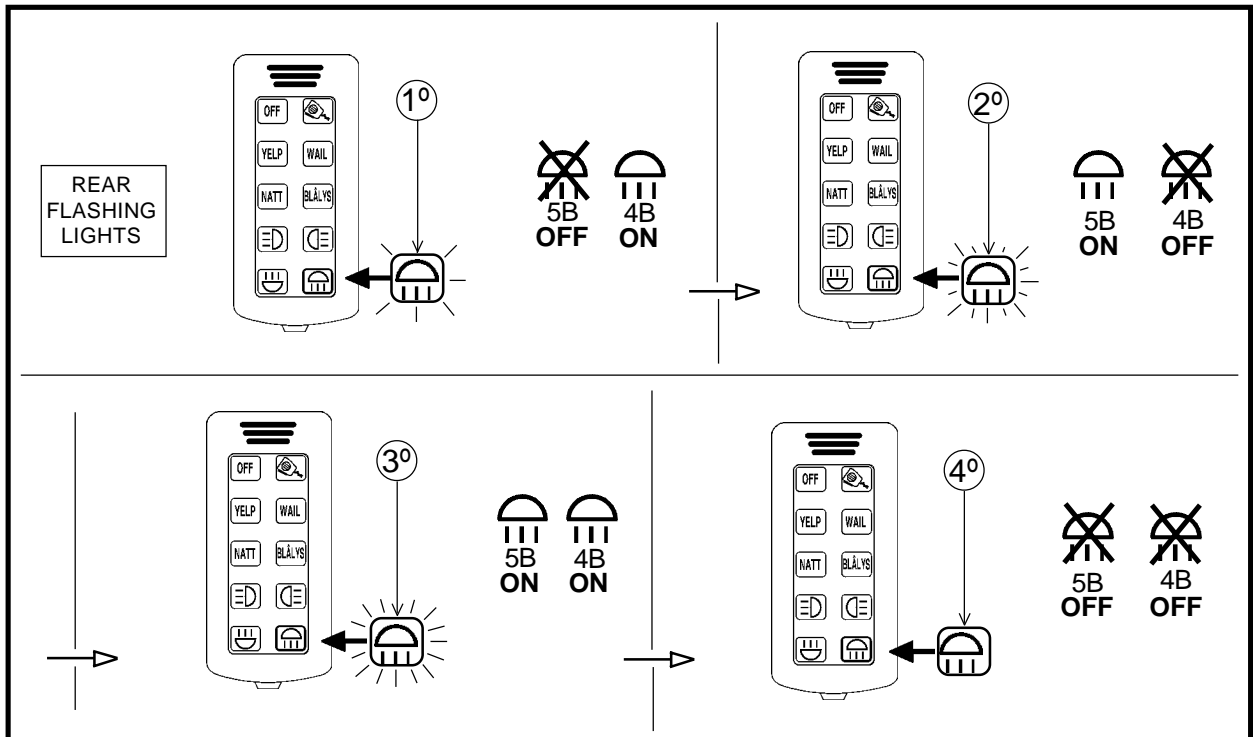

ELECTRONIC SIREN

AS-422/6S N **(NORWAY. POLICE)**

AS-422/6S N (Ref:2020141N)

GB OPERATING INSTRUCTIONS

(*SEE THE WIRING DIAGRAM IN THE STANDARD INSTRUCTIONS FOR USE MANUAL)

ON

OFF

DEACTIVATES ALL FUNCTIONS

YELP (ON)

2B ON

1B ON

10s YELP (f=600-1350Hz 160c/min.)

4A ON	5A OFF
4A OFF	5A ON

WAIL (ON-OFF)

2B ON

1B ON

WAIL (f=600-1350Hz 12c/min.)

4A ON	5A OFF
4A OFF	5A ON

THIS FUNCTION CONTROLS HIGH / LOW INTENSITY OF AN EXTERNAL POWER SUPPLY.

NATT (ON-OFF)

3B ON-OFF

GB SIREN CONTROL BY HORN (AUTOMOBILE) / BUTTON (MOTORBIKES)