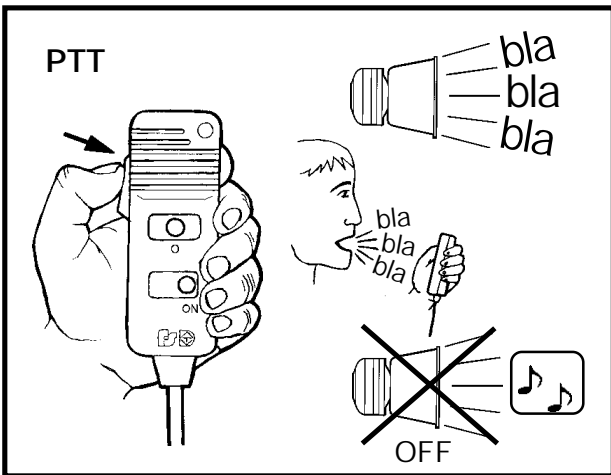

ELECTRONIC SIREN

AS-320 N (NORWAY)

C:\ARCHIVO\DOCUMENT\SIRENA
REF.DOC. 9147670N
F.U.R.:19/03/01 REVISIÓN 0

GB OPERATING INSTRUCTIONS (CONTROL HEAD)

GB OPERATING INSTRUCTIONS (OPTIONAL SWITCHES)

SWITCHES OVERRIDE THE CONTROL HEAD

SIREN MOD. AS-320N (100W)

REF. 2020160N

GB WIRING DIAGRAM

SWITCHES AND FUSES NOT INCLUDED. IT IS RECOMMEND TO USE SW-521 SWITCH OR SIMILAR.