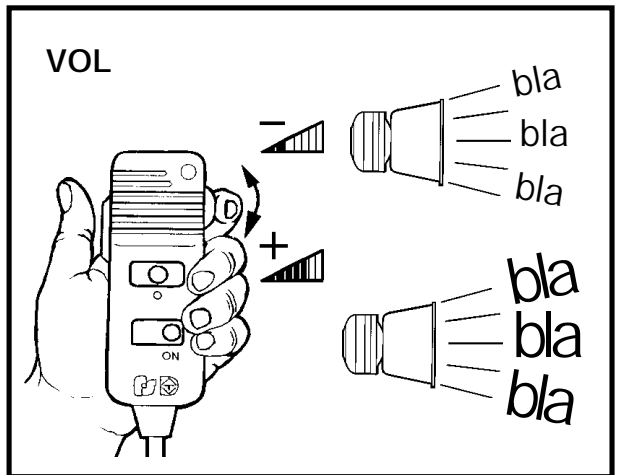

ELECTRONIC SIREN

AS-320 N (NORWAY)

C:\ARCHIVO\DOCUMENT\SIRENA
REF.DOC. 9147670N
F.U.R.:19/03/01 REVISIÓN 0

GB OPERATING INSTRUCTIONS (CONTROL HEAD)

GB OPERATING INSTRUCTIONS (OPTIONAL SWITCHES)

SWITCHES OVERRIDE THE CONTROL HEAD

SIREN MOD. AS-320N (100W)

REF. 2020160N

GB WIRING DIAGRAM

SWITCHES AND FUSES NOT INCLUDED. IT IS RECOMMEND TO USE SW-521 SWITCH OR SIMILAR.