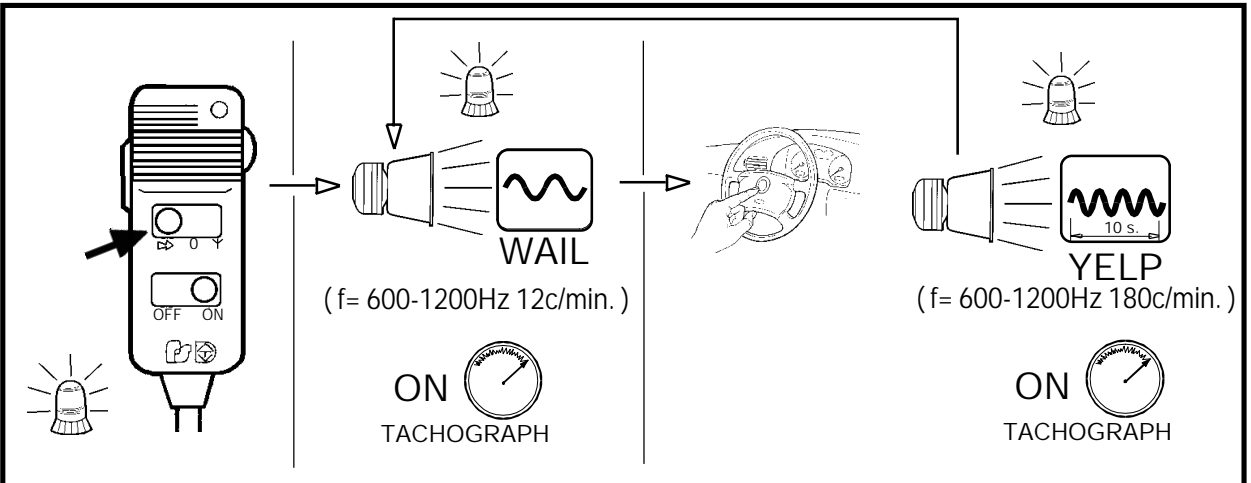

ELECTRONIC SIREN

AS-320 N (NORWAY)

C:\ARCHIVO\DOCUMENT\SIRENA
REF.DOC. 9147670N
F.U.R.:19/03/01 REVISIÓN 0

GB OPERATING INSTRUCTIONS (CONTROL HEAD)

GB OPERATING INSTRUCTIONS (OPTIONAL SWITCHES)

SWITCHES OVERRIDE THE CONTROL HEAD

SIREN MOD. AS-320N (100W)

REF. 2020160N

GB WIRING DIAGRAM

SWITCHES AND FUSES NOT INCLUDED. IT IS RECOMMEND TO USE SW-521 SWITCH OR SIMILAR.