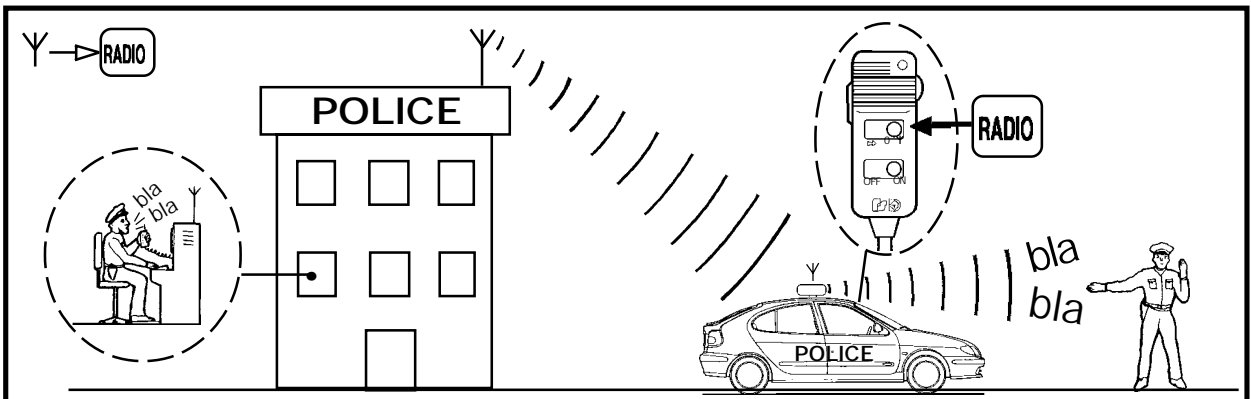

ELECTRONIC SIREN

AS-320 N (NORWAY)

C:\ARCHIVO\DOCUMENT\SIRENA
REF.DOC. 9147670N
F.U.R.:19/03/01 REVISIÓN 0

GB OPERATING INSTRUCTIONS (CONTROL HEAD)

GB OPERATING INSTRUCTIONS (OPTIONAL SWITCHES)

SWITCHES OVERRIDE THE CONTROL HEAD

SIREN MOD. AS-320N (100W)

REF. 2020160N

GB WIRING DIAGRAM

SWITCHES AND FUSES NOT INCLUDED. IT IS RECOMMEND TO USE SW-521 SWITCH OR SIMILAR.