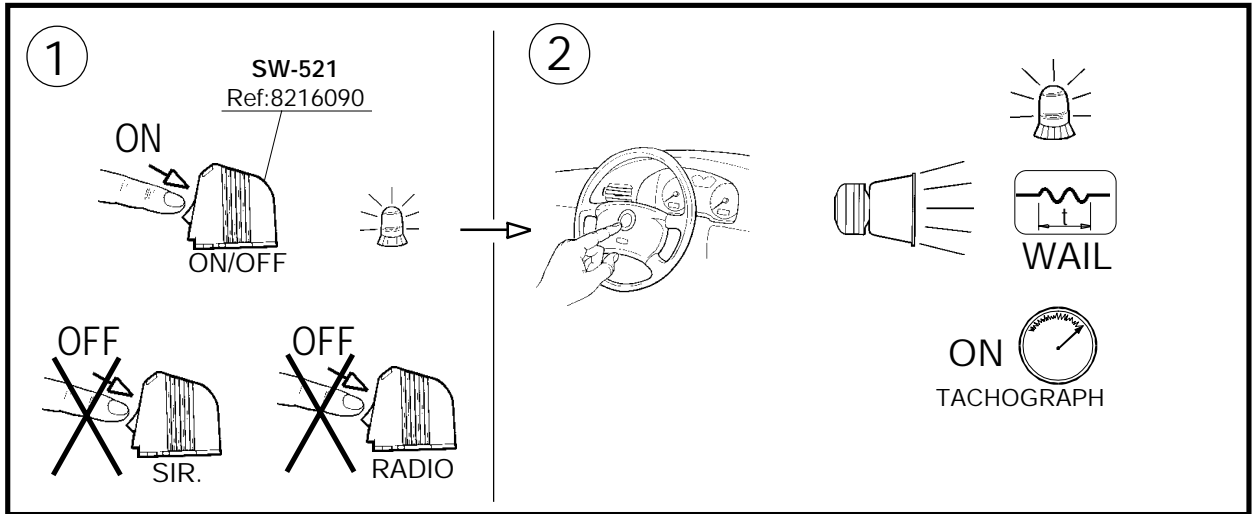

ELECTRONIC SIREN

AS-320 N (NORWAY)

C:\ARCHIVO\DOCUMENT\SIRENA
REF.DOC. 9147670N
F.U.R.:19/03/01 REVISIÓN 0

GB OPERATING INSTRUCTIONS (CONTROL HEAD)

GB OPERATING INSTRUCTIONS (OPTIONAL SWITCHES)

SWITCHES OVERRIDE THE CONTROL HEAD

SIREN MOD. AS-320N (100W)

REF. 2020160N

GB WIRING DIAGRAM

SWITCHES AND FUSES NOT INCLUDED. IT IS RECOMMEND TO USE SW-521 SWITCH OR SIMILAR.