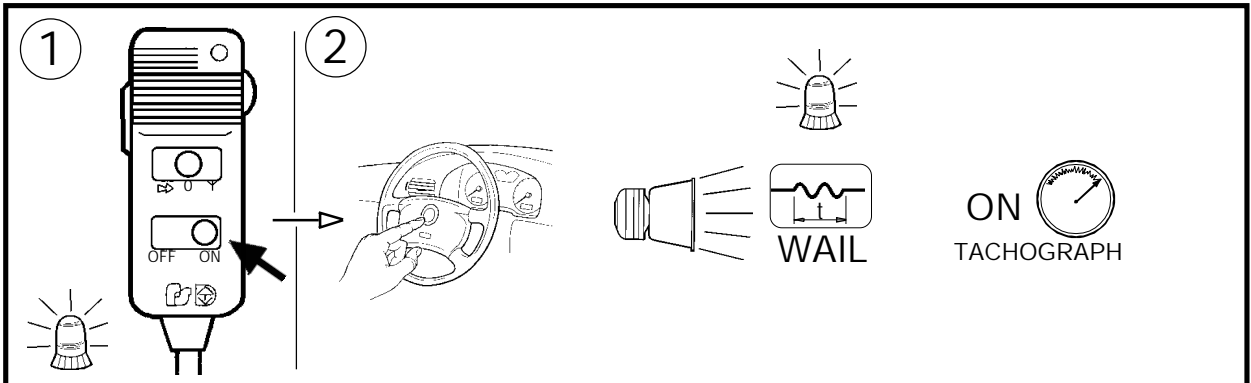

ELECTRONIC SIREN

AS-320 N (NORWAY)

C:\ARCHIVO\DOCUMENT\SIRENA
REF.DOC. 9147670N
F.U.R.:19/03/01 REVISIÓN 0

GB OPERATING INSTRUCTIONS (CONTROL HEAD)

GB OPERATING INSTRUCTIONS (OPTIONAL SWITCHES)

SWITCHES OVERRIDE THE CONTROL HEAD

SIREN MOD. AS-320N (100W)

REF. 2020160N

GB WIRING DIAGRAM

SWITCHES AND FUSES NOT INCLUDED. IT IS RECOMMEND TO USE SW-521 SWITCH OR SIMILAR.