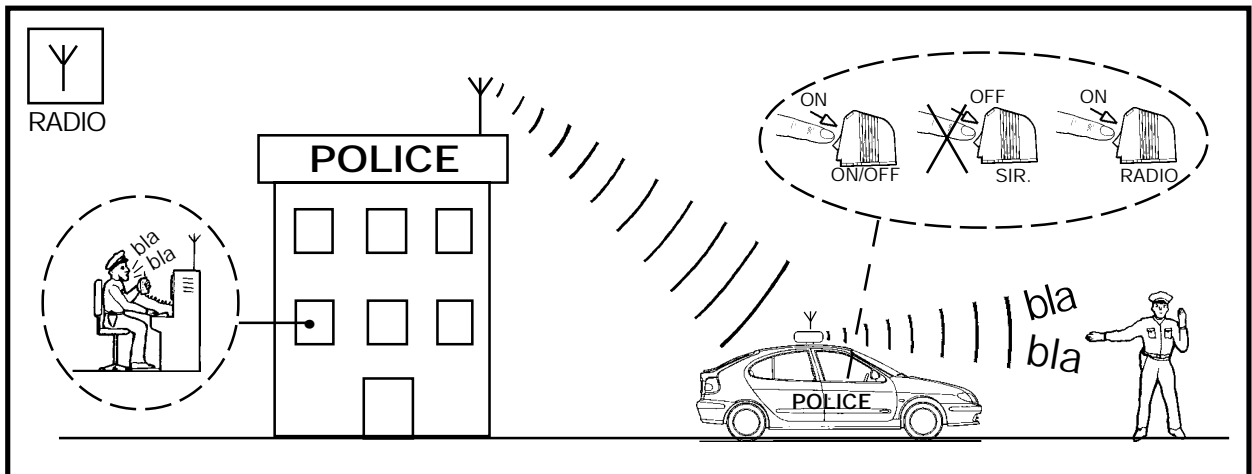

ELECTRONIC SIREN

AS-320 N (NORWAY)

C:\ARCHIVO\DOCUMENT\SIRENA
REF.DOC. 9147670N
F.U.R.:19/03/01 REVISIÓN 0

GB OPERATING INSTRUCTIONS (CONTROL HEAD)

GB OPERATING INSTRUCTIONS (OPTIONAL SWITCHES)

SWITCHES OVERRIDE THE CONTROL HEAD

SIREN MOD. AS-320N (100W)

REF. 2020160N

GB WIRING DIAGRAM

SWITCHES AND FUSES NOT INCLUDED. IT IS RECOMMEND TO USE SW-521 SWITCH OR SIMILAR.