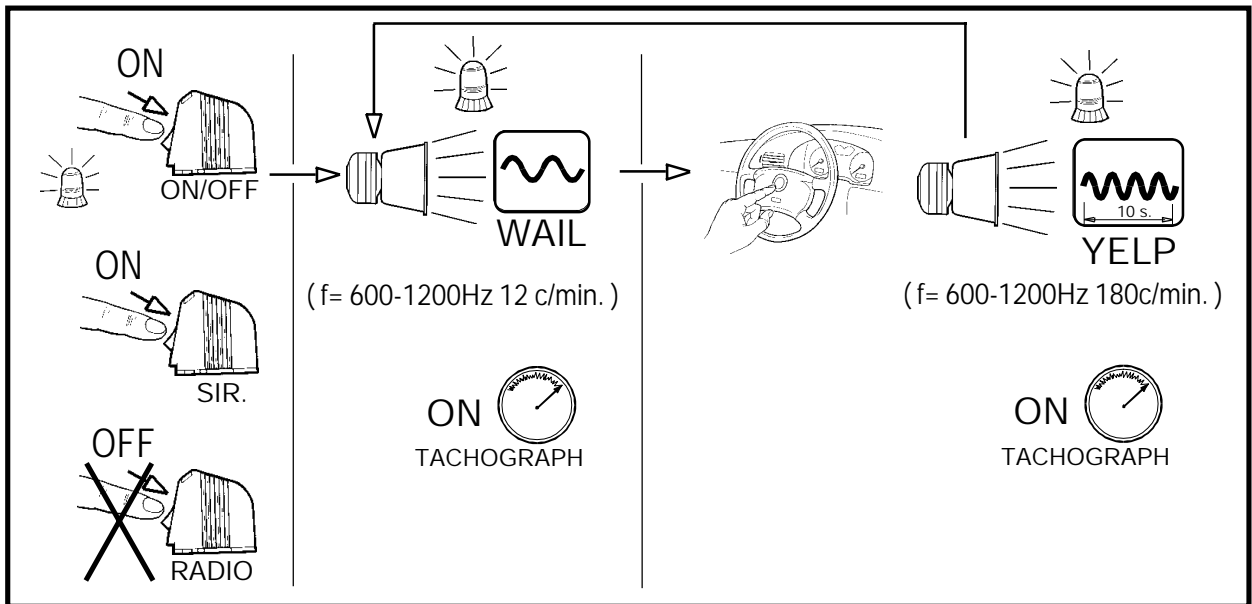

ELECTRONIC SIREN

AS-320 N (NORWAY)

C:\ARCHIVO\DOCUMENT\SIRENA
REF.DOC. 9147670N
F.U.R.:19/03/01 REVISIÓN 0

GB OPERATING INSTRUCTIONS (CONTROL HEAD)

GB OPERATING INSTRUCTIONS (OPTIONAL SWITCHES)

SWITCHES OVERRIDE THE CONTROL HEAD

SIREN MOD. AS-320N (100W)

REF. 2020160N

GB WIRING DIAGRAM

SWITCHES AND FUSES NOT INCLUDED. IT IS RECOMMEND TO USE SW-521 SWITCH OR SIMILAR.